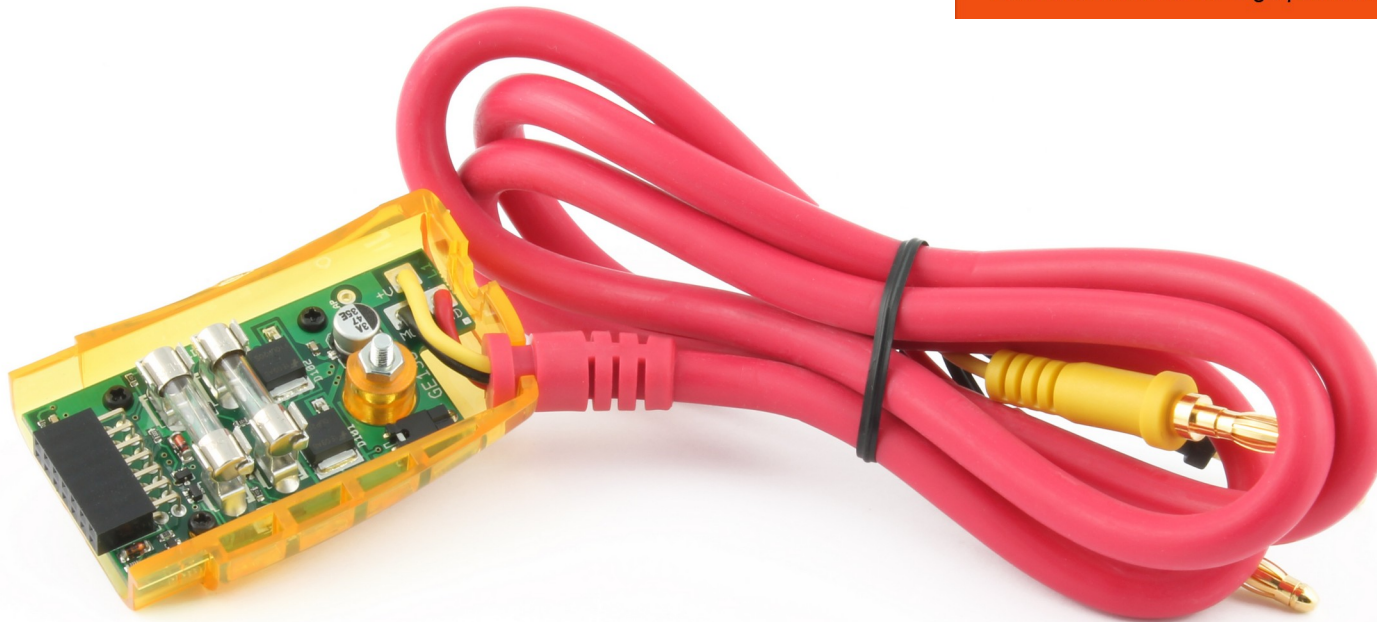

Product code: SCP201bc

Description: Universal analog cartridge - home racing

Replaces SCP01b and SCP01c

UNIVERSAL ALL POLARITIES

HOME RACING*

**Not recommended for high performance motors.*

- Universal analog cartridge for SCP-1 and SCP-2 electronic controllers.